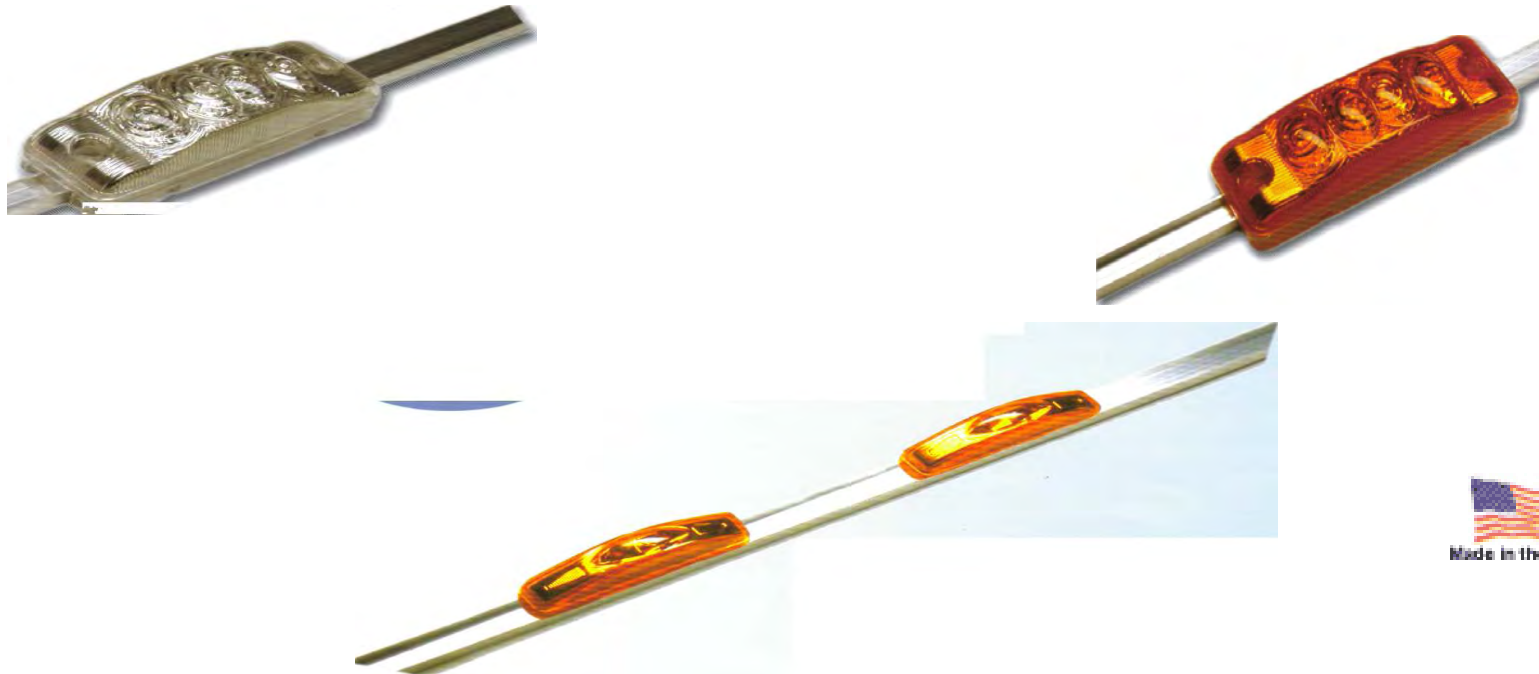

LED Products: Revolutionary Rail lite LED

New Product Coming soon

RAILLITE™ is a revolutionary patented wireless trailer lighting system. **RAILLITE** incorporates corrosion free electrical conductors and screw mounts directly onto the trailer. Flexible rail couplers allow continuation of the **RAILLITE** around the corners of the trailer. **SNAPLITE™** series marker and clearance lamps simply snap on **RAILLITE** in seconds. saves you time and gives you the versatility of adding, removing and spacing the lamps quickly and easily. No wires, no corrosion, no lamp replacement. Lifetime warranty.